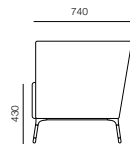

### Standard Product Information

**Frame:** Ply & Hardwood glued & screwed

**Foam:** Vitafoam Reflex

**Leg:** Brackets Cast Aluminium

**Legs:** Chromed Tubular Steel

Brue 01

Brue 02