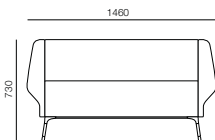

### Standard Product Information

**Frame:** Ply & Hardwood glued & screwed

**Foam:** Vitafoam Reflex

**Leg:** Brackets Cast Aluminium

**Legs:** Chromed Tubular Steel

Brue 01

Brue 02