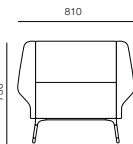

### Standard Product Information

**Frame:** Ply & Hardwood glued & screwed

**Foam:** Vitafoam Reflex

**Leg:** Brackets Cast Aluminium

**Legs:** Chromed Tubular Steel

Brue 01

Brue 02