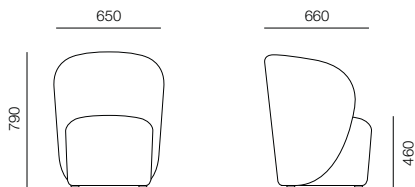

Optional Upcharges

Two tone upholstery

Cusp 01