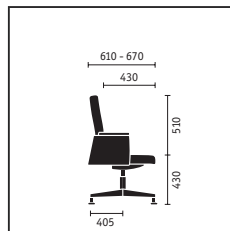

A headrest with soft upholstery is optionally available for the model with high backrest. The height can be adjusted by 50 mm on a chromed support.

A high-quality upholstery finish underlines the excellence and comfort in every model. To ensure sufficient space in conference systems, the armrests of the conference chair are more slim-line to preserve elegance and style when used in row formation.

Dimensions (in mm)

	Swivel chair with medium backrest	Swivel chair with high backrest	Swivel chair with headrest	Conference swivel chair
<b>Seat mechanism</b>				
"Similar" mechanism	■	■	■	
<b>Backrest technical features</b>				
Adjustable backrest pressure	■	■	■	
Height- and depth-adjustable lumbar support	■	■	■	
<b>Seat height adjustment</b>				
Sedo-Lift mechanism	■	■	■	
Automatic return				□
<b>Frame versions</b>				
Aluminium base, chromed	■	■	■	■
Aluminium base, powder-coated in white aluminium	□	□	□	□
Aluminium base, powder-coated in black	□	□	□	□
Polished aluminium base	□	□	□	□
<b>Model colour/plastic parts</b>				
Black	■	■	■	■
<b>Armrests</b>				
Armrests with leather finish	■	■	■	■
<b>Features</b>				
Large seat	□	■	■	
Hard castors for soft floors	■	■	■	□
Soft castors for hard floors	□	□	□	□
Stainless steel glides				■
Felt glides				□