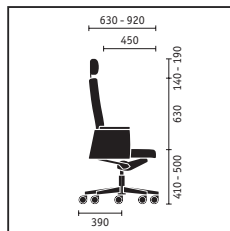

The swivel chair offers first-class comfort and dynamism. The large opening angle allows you to sit back, relax and enjoy the synchronised movement of the seat, backrest and integrated armrests. The lumbar support is height- and depth adjustable. The controls are elegantly integrated into the armrests.

A headrest with soft upholstery is optionally available for the model with high backrest. The height can be adjusted by 50 mm on a chromed support.

A high-quality upholstery finish underlines the excellence and comfort in every model. To ensure sufficient space in conference systems, the armrests of the conference chair are more slim-line to preserve elegance and style when used in row formation.

Dimensions (in mm)

	Swivel chair with medium backrest	Swivel chair with high backrest	Swivel chair with headrest	Conference swivel chair
<b>Seat mechanism</b>				
"Similar" mechanism	■	■	■	
<b>Backrest technical features</b>				
Adjustable backrest pressure	■	■	■	
Height- and depth-adjustable lumbar support	■	■	■	
<b>Seat height adjustment</b>				
Sedo-Lift mechanism	■	■	■	
Automatic return				□
<b>Frame versions</b>				
Aluminium base, chromed	■	■	■	■
Aluminium base, powder-coated in white aluminium	□	□	□	□
Aluminium base, powder-coated in black	□	□	□	□
Polished aluminium base	□	□	□	□
<b>Model colour/plastic parts</b>				
Black	■	■	■	■
<b>Armrests</b>				
Armrests with leather finish	■	■	■	■
<b>Features</b>				
Large seat	□	■	■	
Hard castors for soft floors	■	■	■	□
Soft castors for hard floors	□	□	□	□
Stainless steel glides				■
Felt glides				□