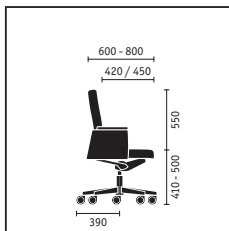

The swivel chair offers first-class comfort and dynamism. The large opening angle allows you to sit back, relax and enjoy the synchronised movement of the seat, backrest and integrated armrests. The lumbar support is height- and depth adjustable. The controls are elegantly integrated into the armrests.

A headrest with soft upholstery is optionally available for the model with high backrest. The height can be adjusted by 50 mm on a chromed support.

A high-quality upholstery finish underlines the excellence and comfort in every model. To ensure sufficient space in conference systems, the armrests of the conference chair are more slim-line to preserve elegance and style when used in row formation.

Dimensions (in mm)

	Swivel chair with medium backrest	Swivel chair with high backrest	Swivel chair with headrest	Conference swivel chair
<b>Seat mechanism</b>				
"Similar" mechanism	■	■	■	
<b>Backrest technical features</b>				
Adjustable backrest pressure	■	■	■	
Height- and depth-adjustable lumbar support	■	■	■	
<b>Seat height adjustment</b>				
Sedo-Lift mechanism	■	■	■	
Automatic return				□
<b>Frame versions</b>				
Aluminium base, chromed	■	■	■	■
Aluminium base, powder-coated in white aluminium	□	□	□	□
Aluminium base, powder-coated in black	□	□	□	□
Polished aluminium base	□	□	□	□
<b>Model colour/plastic parts</b>				
Black	■	■	■	■
<b>Armrests</b>				
Armrests with leather finish	■	■	■	■
<b>Features</b>				
Large seat	□	■	■	
Hard castors for soft floors	■	■	■	□
Soft castors for hard floors	□	□	□	□
Stainless steel glides				■
Felt glides				□