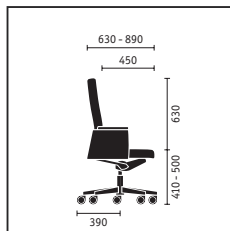

The swivel chair offers first-class comfort and dynamism. The large opening angle allows you to sit back, relax and enjoy the synchronised movement of the seat, backrest and integrated armrests. The lumbar support is height- and depth adjustable. The controls are elegantly integrated into the armrests.

A headrest with soft upholstery is optionally available for the model with high backrest. The height can be adjusted by 50 mm on a chromed support.

A high-quality upholstery finish underlines the excellence and comfort in every model. To ensure sufficient space in conference systems, the armrests of the conference chair are more slim-line to preserve elegance and style when used in row formation.

Dimensions (in mm)

	Swivel chair with medium backrest	Swivel chair with high backrest	Swivel chair with headrest	Conference swivel chair
<b>Seat mechanism</b>				
"Similar" mechanism	■	■	■	
<b>Backrest technical features</b>				
Adjustable backrest pressure	■	■	■	
Height- and depth-adjustable lumbar support	■	■	■	
<b>Seat height adjustment</b>				
Sedo-Lift mechanism	■	■	■	
Automatic return				□
<b>Frame versions</b>				
Aluminium base, chromed	■	■	■	■
Aluminium base, powder-coated in white aluminium	□	□	□	□
Aluminium base, powder-coated in black	□	□	□	□
Polished aluminium base	□	□	□	□
<b>Model colour/plastic parts</b>				
Black	■	■	■	■
<b>Armrests</b>				
Armrests with leather finish	■	■	■	■
<b>Features</b>				
Large seat	□	■	■	
Hard castors for soft floors	■	■	■	□
Soft castors for hard floors	□	□	□	□
Stainless steel glides				■
Felt glides				□