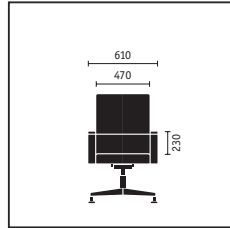

The recyclability, quality and timeless design of our products are a key part of the environmental protection philosophy at Sedus. www.sedus.co.uk