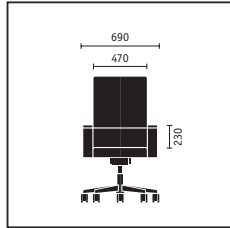

The recyclability, quality and timeless design of our products are a key part of the environmental protection philosophy at Sedus. www.sedus.co.uk