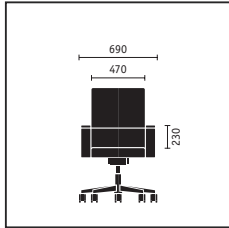

The recyclability, quality and timeless design of our products are a key part of the environmental protection philosophy at Sedus. www.sedus.co.uk