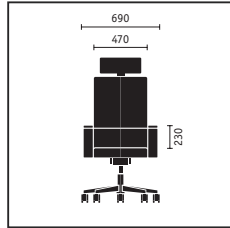

The recyclability, quality and timeless design of our products are a key part of the environmental protection philosophy at Sedus. www.sedus.co.uk