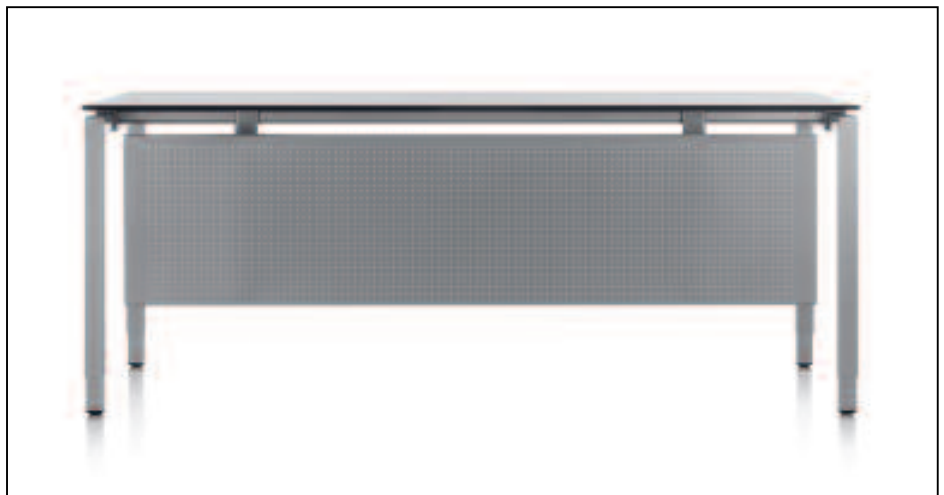

zenon

sedus

Top view or front view, close-up or from a distance: a rectangle that opens the way for individual creativity and everything you need for flexible working. zenon brings clean, geometric shapes into the office world. There are no distractions. A desk stripped of all frills and superfluous detail. Limited to the essential and eminently combinable. The perfect building block for your office architecture. With matching pedestals, sliding top and modesty panel, it offers plenty of space for the creative exchange of ideas and important discussions. The perfect atmosphere for mobile people to work efficiently and to live: laughing, dreaming, relaxing – **Place 2.5**

Desk tops. Two elements. Two thicknesses. The compact board, just 12 mm thick, comes in pure white.

The particle board, 25 mm thick, is available in no fewer than 21 finishes – real wood veneer or laminate.

Telescopic legs. Versatility creates new possibilities. zenon allows for growth. With a height-adjustable base frame. Infinitely adjustable from 680 mm to 820 mm.

Cross-rails. Stability brings strength; full-width cross-rails see to that. They connect the desk top to base frame, and support the cable dump at the same time.

PC and printer. Nothing gets in the way of your legs. Two steel brackets accommodate your accessories perfectly. PC inside. Printer outside. All neat and tidy.

Sliding top. Simply grip the desk top, give it a brief pull, and it glides forwards. The cable dump is revealed, giving optimal access for arranging your cables. Simple. Flexible.