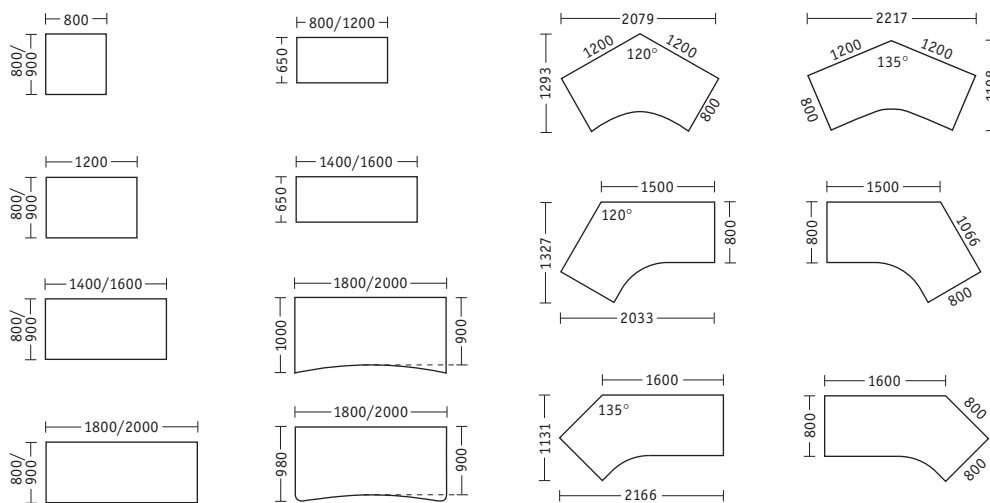

Desking

Lifting desks

Dimensions (in mm), scale 1:100