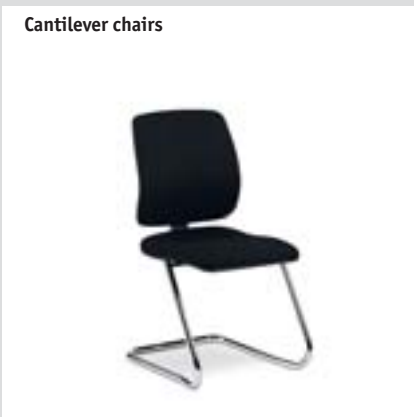

Visual features

10 shades of leather, over 100 covering fabrics, 3 five-star base designs, castors with 65 mm diameter.

early bird. Technology can be this attractive.

Swivel chairs

Swivel chair

Swivel chair with high backrest

Swivel chair with high backrest and headrest

Four-leg models

Four-leg model

Four-leg model with armrests

Four-leg model stackable

Cantilever chairs

Cantilever chair

Cantilever chair with armrests

Cantilever chair stackable

Swivel chair

Four-leg model

Cantilever chair

Dimensions (in mm)

For overall height, width, depth, seat height, width, depth as well as backrest height and armrest height from seat.
For chair stacks, the maximum height and depth is shown.