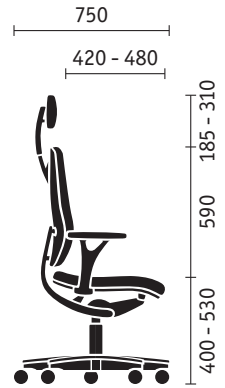

Backrest with integrated lumbar support

The backrest is available in two versions (height 520 or 590 mm). Its integrated lumbar support is individually adjustable for height by 100 mm. For an exceptional feeling of relaxation while working in a lying posture, a headrest with adjustable height and tilt is available with the large backrest (height 150 mm, width 265 mm).

Visual features

10 shades of leather, over 100 covering fabrics, 3 five-star base designs, castors with 65 mm diameter.

early bird. Technology can be this attractive.

Swivel chairs

Swivel chair

Swivel chair with high backrest

Swivel chair with high backrest and headrest

Four-leg models

Four-leg model

Four-leg model with armrests

Four-leg model stackable

Cantilever chairs

Cantilever chair

Cantilever chair with armrests

Cantilever chair stackable

Swivel chair

Four-leg model

Cantilever chair

Dimensions (in mm)

For overall height, width, depth, seat height, width, depth as well as backrest height and armrest height from seat.
For chair stacks, the maximum height and depth is shown.