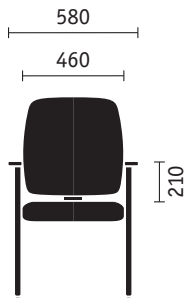

Backrest with integrated lumbar support

The backrest is available in two versions (height 520 or 590 mm). Its integrated lumbar support is individually adjustable for height by 100 mm. For an exceptional feeling of relaxation while working in a lying posture, a headrest with adjustable height and tilt is available with the large backrest (height 150 mm, width 265 mm).

**Proportions**

2 backrest heights, adjustable headrest, sliding seat (adjustment range 60 mm).

Headrest

Can be swivelled forwards and adjusted for height to individually suit the size of the user.

“Similar” mechanism

Swivel chair with high backrest and headrest

Four-leg models

Four-leg model

Four-leg model with armrests

Four-leg model stackable

Cantilever chairs

Cantilever chair

Cantilever chair with armrests

Cantilever chair stackable

Swivel chair

Four-leg model

Cantilever chair

Dimensions (in mm)

For overall height, width, depth, seat height, width, depth as well as backrest height and armrest height from seat.
For chair stacks, the maximum height and depth is shown.