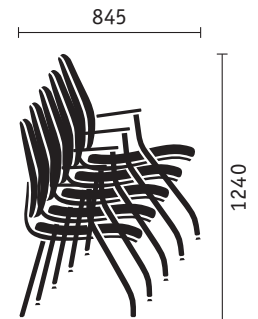

Swivel chair with high backrest and headrest

Four-leg models

Four-leg model

Four-leg model with armrests

Four-leg model stackable

Cantilever chairs

Cantilever chair

Cantilever chair with armrests

Cantilever chair stackable

Swivel chair

Four-leg model

Cantilever chair

Dimensions (in mm)

For overall height, width, depth, seat height, width, depth as well as backrest height and armrest height from seat.
For chair stacks, the maximum height and depth is shown.