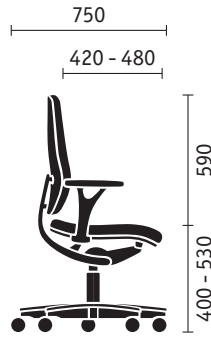

Backrest with integrated lumbar support

The backrest is available in two versions (height 520 or 590 mm). Its integrated lumbar support is individually adjustable for height by 100 mm. For an exceptional feeling of relaxation while working in a lying posture, a headrest with adjustable height and tilt is available with the large backrest (height 150 mm, width 265 mm).

Visual features

10 shades of leather, over 100 covering fabrics, 3 five-star base designs, castors with 65 mm diameter.

early bird. Technology can be this attractive.

Swivel chairs

Swivel chair

Swivel chair with high backrest

Swivel chair with high backrest and headrest

Four-leg models

Four-leg model

Four-leg model with armrests

Four-leg model stackable

Cantilever chairs

Cantilever chair

Cantilever chair with armrests

Cantilever chair stackable

Swivel chair

Four-leg model

Cantilever chair

Dimensions (in mm)

For overall height, width, depth, seat height, width, depth as well as backrest height and armrest height from seat.
For chair stacks, the maximum height and depth is shown.