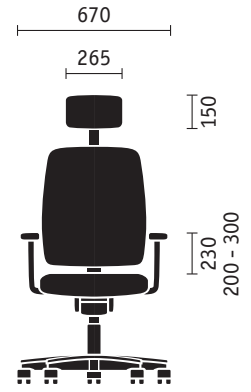

Backrest with integrated lumbar support

The backrest is available in two versions (height 520 or 590 mm). Its integrated lumbar support is individually adjustable for height by 100 mm. For an exceptional feeling of relaxation while working in a lying posture, a headrest with adjustable height and tilt is available with the large backrest (height 150 mm, width 265 mm).

**Proportions**

2 backrest heights, adjustable headrest, sliding seat (adjustment range 60 mm).

Headrest

Can be swivelled forwards and adjusted for height to individually suit the size of the user.

“Similar” mechanism

Swivel chair with high backrest and headrest

Four-leg models

Four-leg model

Four-leg model with armrests

Four-leg model stackable

Cantilever chairs

Cantilever chair

Cantilever chair with armrests

Cantilever chair stackable

Swivel chair

Four-leg model

Cantilever chair

Dimensions (in mm)

For overall height, width, depth, seat height, width, depth as well as backrest height and armrest height from seat.
For chair stacks, the maximum height and depth is shown.