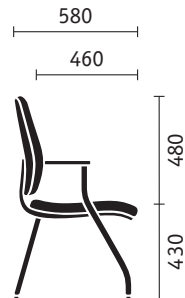

Backrest with integrated lumbar support

The backrest is available in two versions (height 520 or 590 mm). Its integrated lumbar support is individually adjustable for height by 100 mm. For an exceptional feeling of relaxation while working in a lying posture, a headrest with adjustable height and tilt is available with the large backrest (height 150 mm, width 265 mm).

Visual features

10 shades of leather, over 100 covering fabrics, 3 five-star base designs, castors with 65 mm diameter.

early bird. Technology can be this attractive.

Swivel chairs

Swivel chair

Swivel chair with high backrest

Swivel chair with high backrest and headrest

Four-leg models

Four-leg model

Four-leg model with armrests

Four-leg model stackable

Cantilever chairs

Cantilever chair

Cantilever chair with armrests

Cantilever chair stackable

Swivel chair

Four-leg model

Cantilever chair

Dimensions (in mm)

For overall height, width, depth, seat height, width, depth as well as backrest height and armrest height from seat.
For chair stacks, the maximum height and depth is shown.