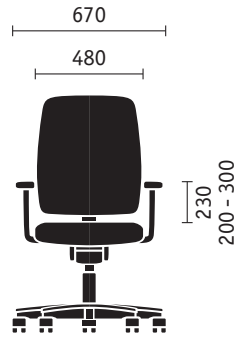

Backrest with integrated lumbar support

The backrest is available in two versions (height 520 or 590 mm). Its integrated lumbar support is individually adjustable for height by 100 mm. For an exceptional feeling of relaxation while working in a lying posture, a headrest with adjustable height and tilt is available with the large backrest (height 150 mm, width 265 mm).

**Proportions**

2 backrest heights, adjustable headrest, sliding seat (adjustment range 60 mm).

Headrest

Can be swivelled forwards and adjusted for height to individually suit the size of the user.

“Similar” mechanism

Swivel chair with high backrest and headrest

Four-leg models

Four-leg model

Four-leg model with armrests

Four-leg model stackable

Cantilever chairs

Cantilever chair

Cantilever chair with armrests

Cantilever chair stackable

Swivel chair

Four-leg model

Cantilever chair

Dimensions (in mm)

For overall height, width, depth, seat height, width, depth as well as backrest height and armrest height from seat.
For chair stacks, the maximum height and depth is shown.