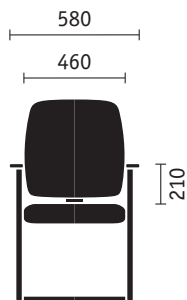

Backrest with integrated lumbar support

The backrest is available in two versions (height 520 or 590 mm). Its integrated lumbar support is individually adjustable for height by 100 mm. For an exceptional feeling of relaxation while working in a lying posture, a headrest with adjustable height and tilt is available with the large backrest (height 150 mm, width 265 mm).

**Proportions**

2 backrest heights, adjustable headrest, sliding seat (adjustment range 60 mm).

Headrest

Can be swivelled forwards and adjusted for height to individually suit the size of the user.

“Similar” mechanism

Swivel chair with high backrest and headrest

Four-leg models

Four-leg model

Four-leg model with armrests

Four-leg model stackable

Cantilever chairs

Cantilever chair

Cantilever chair with armrests

Cantilever chair stackable

Swivel chair

Four-leg model

Cantilever chair

Dimensions (in mm)

For overall height, width, depth, seat height, width, depth as well as backrest height and armrest height from seat.
For chair stacks, the maximum height and depth is shown.