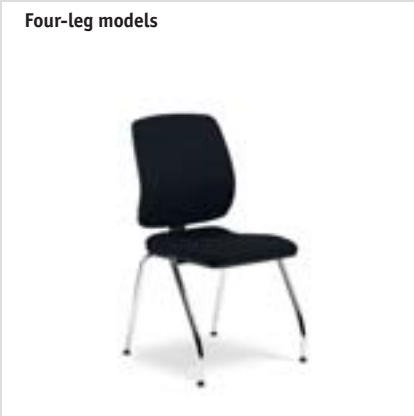

Backrest with integrated lumbar support

The backrest is available in two versions (height 520 or 590 mm). Its integrated lumbar support is individually adjustable for height by 100 mm. For an exceptional feeling of relaxation while working in a lying posture, a headrest with adjustable height and tilt is available with the large backrest (height 150 mm, width 265 mm).

Seat height adjustment

Sedo-Lift mechanism, gas-lift mechanism.

Lumbar support

To support the lower back, early bird is equipped with a height-adjustable lumbar support.

Armrests

Basic armrests, 3D armrests.

Visual features

10 shades of leather, over 100 covering fabrics, 3 five-star base designs, castors with 65 mm diameter.

early bird. Technology can be this attractive.

Swivel chairs

Swivel chair

Swivel chair with high backrest

Swivel chair with high backrest and headrest

Four-leg models

Four-leg model

Four-leg model with armrests

Four-leg model stackable

Cantilever chairs

Cantilever chair

Cantilever chair with armrests