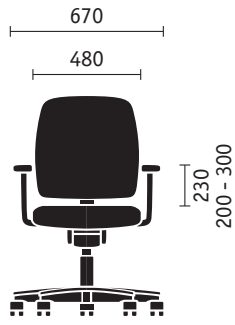

Backrest with integrated lumbar support

The backrest is available in two versions (height 520 or 590 mm). Its integrated lumbar support is individually adjustable for height by 100 mm. For an exceptional feeling of relaxation while working in a lying posture, a headrest with adjustable height and tilt is available with the large backrest (height 150 mm, width 265 mm).

**Proportions**

2 backrest heights, adjustable headrest, sliding seat (adjustment range 60 mm).

Headrest

Can be swivelled forwards and adjusted for height to individually suit the size of the user.

“Similar” mechanism

Swivel chair with high backrest and headrest

Four-leg models

Four-leg model

Four-leg model with armrests

Four-leg model stackable

Cantilever chairs

Cantilever chair

Cantilever chair with armrests

Cantilever chair stackable

Swivel chair

Four-leg model

Cantilever chair

Dimensions (in mm)

For overall height, width, depth, seat height, width, depth as well as backrest height and armrest height from seat.
For chair stacks, the maximum height and depth is shown.