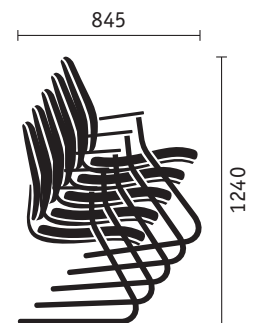

Swivel chair with high backrest and headrest

Four-leg models

Four-leg model

Four-leg model with armrests

Four-leg model stackable

Cantilever chairs

Cantilever chair

Cantilever chair with armrests

Cantilever chair stackable

Swivel chair

Four-leg model

Cantilever chair

Dimensions (in mm)

For overall height, width, depth, seat height, width, depth as well as backrest height and armrest height from seat.
For chair stacks, the maximum height and depth is shown.