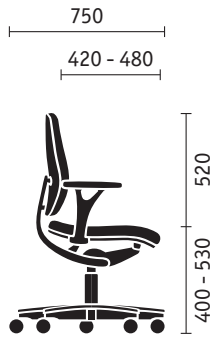

Backrest with integrated lumbar support

The backrest is available in two versions (height 520 or 590 mm). Its integrated lumbar support is individually adjustable for height by 100 mm. For an exceptional feeling of relaxation while working in a lying posture, a headrest with adjustable height and tilt is available with the large backrest (height 150 mm, width 265 mm).

Visual features

10 shades of leather, over 100 covering fabrics, 3 five-star base designs, castors with 65 mm diameter.

early bird. Technology can be this attractive.

Swivel chairs

Swivel chair

Swivel chair with high backrest

Swivel chair with high backrest and headrest

Four-leg models

Four-leg model

Four-leg model with armrests

Four-leg model stackable

Cantilever chairs

Cantilever chair

Cantilever chair with armrests

Cantilever chair stackable

Swivel chair

Four-leg model

Cantilever chair

Dimensions (in mm)

For overall height, width, depth, seat height, width, depth as well as backrest height and armrest height from seat.
For chair stacks, the maximum height and depth is shown.