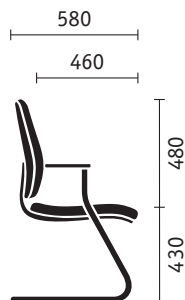

Backrest with integrated lumbar support

The backrest is available in two versions (height 520 or 590 mm). Its integrated lumbar support is individually adjustable for height by 100 mm. For an exceptional feeling of relaxation while working in a lying posture, a headrest with adjustable height and tilt is available with the large backrest (height 150 mm, width 265 mm).

**Proportions**

2 backrest heights, adjustable headrest, sliding seat (adjustment range 60 mm).

Headrest

Can be swivelled forwards and adjusted for height to individually suit the size of the user.

“Similar” mechanism

Swivel chair with high backrest and headrest

Four-leg models

Four-leg model

Four-leg model with armrests

Four-leg model stackable

Cantilever chairs

Cantilever chair

Cantilever chair with armrests

Cantilever chair stackable

Swivel chair

Four-leg model

Cantilever chair

Dimensions (in mm)

For overall height, width, depth, seat height, width, depth as well as backrest height and armrest height from seat.
For chair stacks, the maximum height and depth is shown.