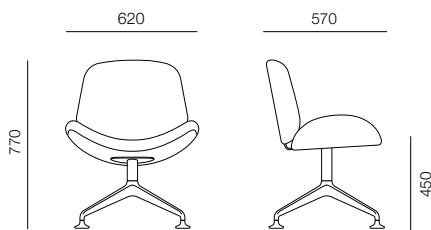

Track Work Meeting Seating

Standard Product Information

Foam: Vitafoam Reflex

Shell: Moulded Plywood

Base: Die-cast Aluminium Finished In RAL 9006

Glides: Satin Chrome ABS

Optional Upcharges

Available on castors

Polished base

Chrome glides

Opal white glides

Two tone upholstery

Track 01