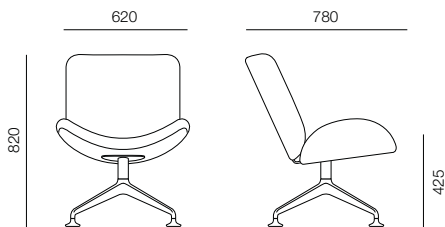

Track Lounge

Upholstery

Standard Product Information

Foam: Vitafoam Reflex

Shell: Moulded Plywood

Base: Die-cast Aluminium Finished In RAL 9006

Glides: Satin Chrome ABS

Optional Upcharges

Polished base

Chrome glides

Opal white glides

Two tone upholstery

Track 02