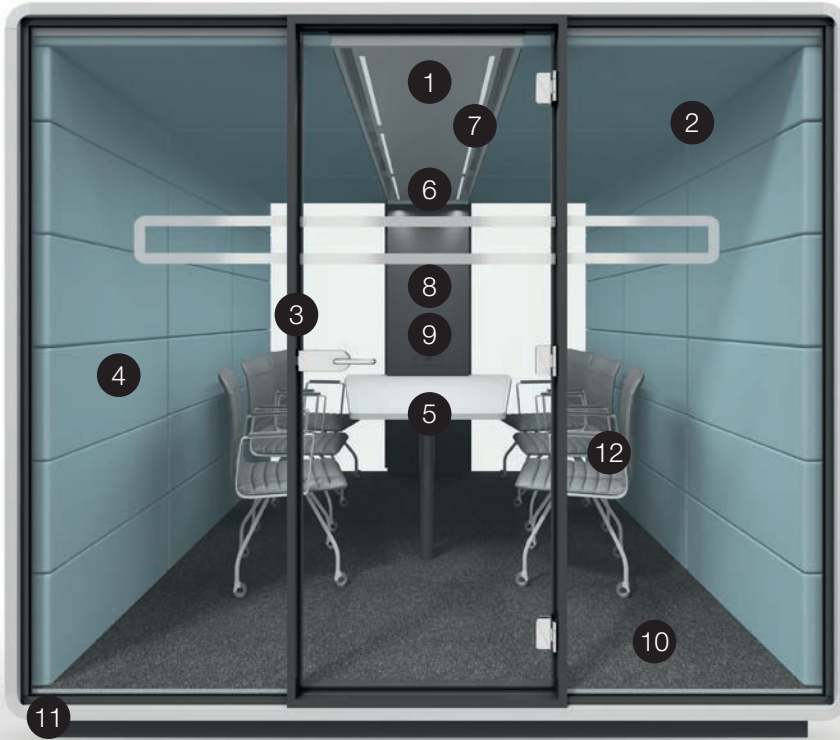

office space. No construction work. No renovation required. Each module is a room-in-a-box that is perfect for longer or more formal meetings.

— Hush Meet L is a perfect place for:

Highly private meetings

Modular design

Each Hush Meet L can be expanded with additional modules.

Sound performance

Sound-proofing glass panels and upholstery effectively suppress sounds from the inside and outside.

Technical features

Dimensions

W: 2600 mm

D: 1800 to 3600 mm

H: 2300 mm

1 Option: integrated air conditioner (available soon)

2 Sound-proofed glass panes

3 Aluminium-framed door with sound-proofing seal

4 High-quality upholstered trim with sound-proofing performance

5 Option: ergonomic table

6 LED lights w/brightness control

7 Efficient ventilation system (available in the basic version w/o air conditioning)

8 TV screen mount ready

9 Power and IT outlets (230V + USB + RJ45)