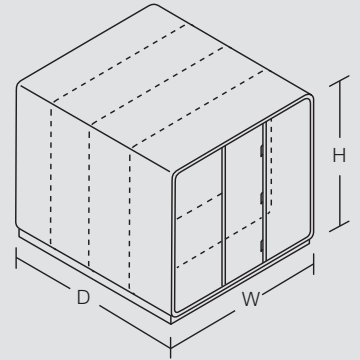

Dimensions

W: 2600 mm

D: 1800 to 3600 mm

H: 2300 mm

1 Option: integrated air conditioner (available soon)

2 Sound-proofed glass panes

3 Aluminium-framed door with sound-proofing seal

4 High-quality upholstered trim with sound-proofing performance