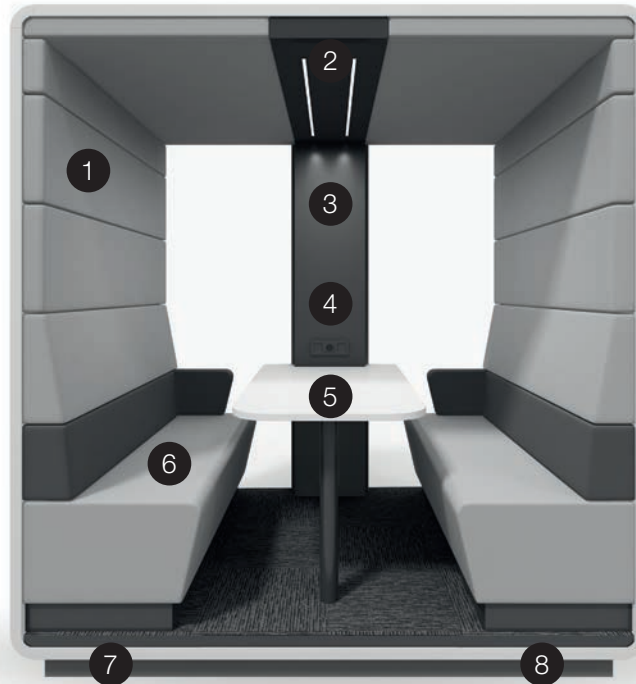

Creative work

■ Why is the Hush Meet Open a unique office solution?

Mobility

You can move the pod
without disassembly

Dimensions

It occupies space needed for
two standard workstations.

Acoustics

The upholstery and the back wall made
of glass limit the spread of sound.

Comfort

Two upholstered benches and the
armrest ensure the comfort of use.

Technical features

- 1 Acoustic lined fabric panels
- 2 Led ceiling light with dimmer
- 3 Option to hang a TV screen on the central panel
- 4 Power module (230V + USB + RJ45)
- 5 Compact desk
- 6 Two upholstered benches
- 7 Leveling feet
- 8 Possibility to move without disassembly

Width
2150 mm

Height
2300 mm

Depth
1390 mm

Product is also available in the S version

Hush Meet Open S is the answer to the needs of smaller offices. It is designed for meetings in a group of two people.

Width
2150 mm