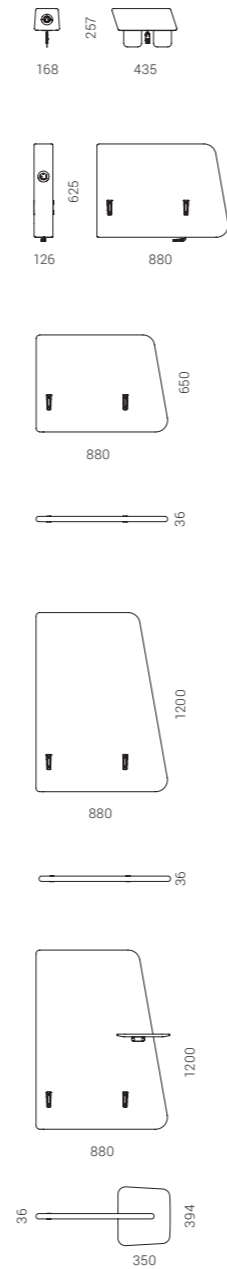

SOFT ROCK

LOUNGE
& SOFT
FURNITURE

Flexible modular system

Unleash your creativity and set up desired combinations by selecting from six main lounge seaters available in different sizes and forms, which can be easily combined or rearranged to make efficient use of the space. Depending on your actual needs, use additional accessories – armrests and screens to make the most of your lounge seater composition.

Always
"connected"

In order to meet your need for constant connectivity, the armrests of the SOFT ROCK furniture have in-built power sockets or fast charging USB (Type A+C) ports.

SYNERGY
S62

“

SOFT ROCK reflects a youthful and relaxed feel and offers numerous possibilities to set up and combine different spaces.”