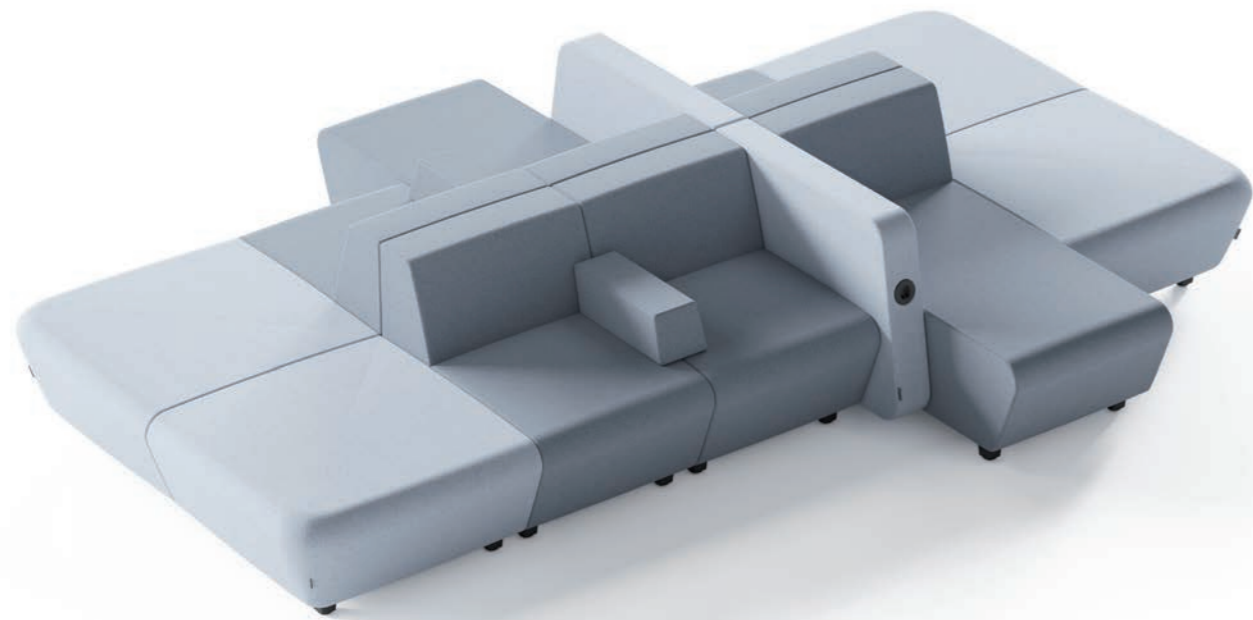

SOFT ROCK

LOUNGE
& SOFT
FURNITURE

Flexible modular system

Unleash your creativity and set up desired combinations by selecting from six main lounge seaters available in different sizes and forms, which can be easily combined or rearranged to make efficient use of the space. Depending on your actual needs, use additional accessories – armrests and screens to make the most of your lounge seater composition.

Privacy and safety

It is a perfect tool allowing you to create a more private area for individual work that requires concentration within an open space. Also, thanks to the screens, you can create a safe atmosphere by ensuring desired distances between people without totally isolating them.

Always
"connected"

In order to meet your need for constant connectivity, the armrests of the SOFT ROCK furniture have in-built power sockets or fast charging USB (Type A+C) ports.

SYNERGY
S62

“

SOFT ROCK reflects a youthful and relaxed feel and offers numerous possibilities to set up and combine different spaces.”