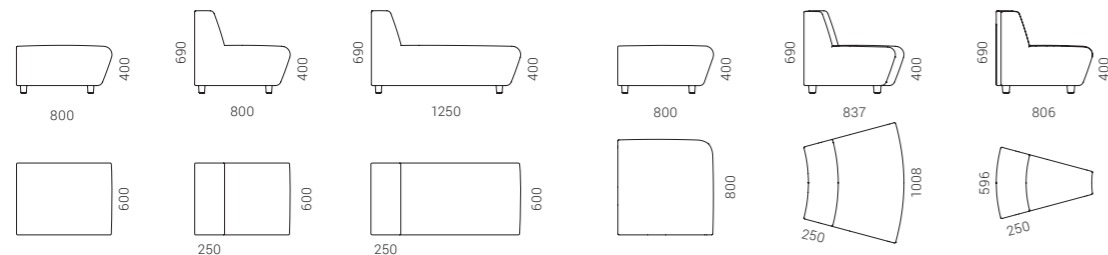

SOFT ROCK

LOUNGE
& SOFT
FURNITURE

Flexible modular system

Unleash your creativity and set up desired combinations by selecting from six main lounge seaters available in different sizes and forms, which can be easily combined or rearranged to make efficient use of the space. Depending on your actual needs, use additional accessories – armrests and screens to make the most of your lounge seater composition.

Always
"connected"

In order to meet your need for constant connectivity, the armrests of the SOFT ROCK furniture have in-built power sockets or fast charging USB (Type A+C) ports.

SYNERGY
S62

“

SOFT ROCK reflects a youthful and relaxed feel and offers numerous possibilities to set up and combine different spaces.”