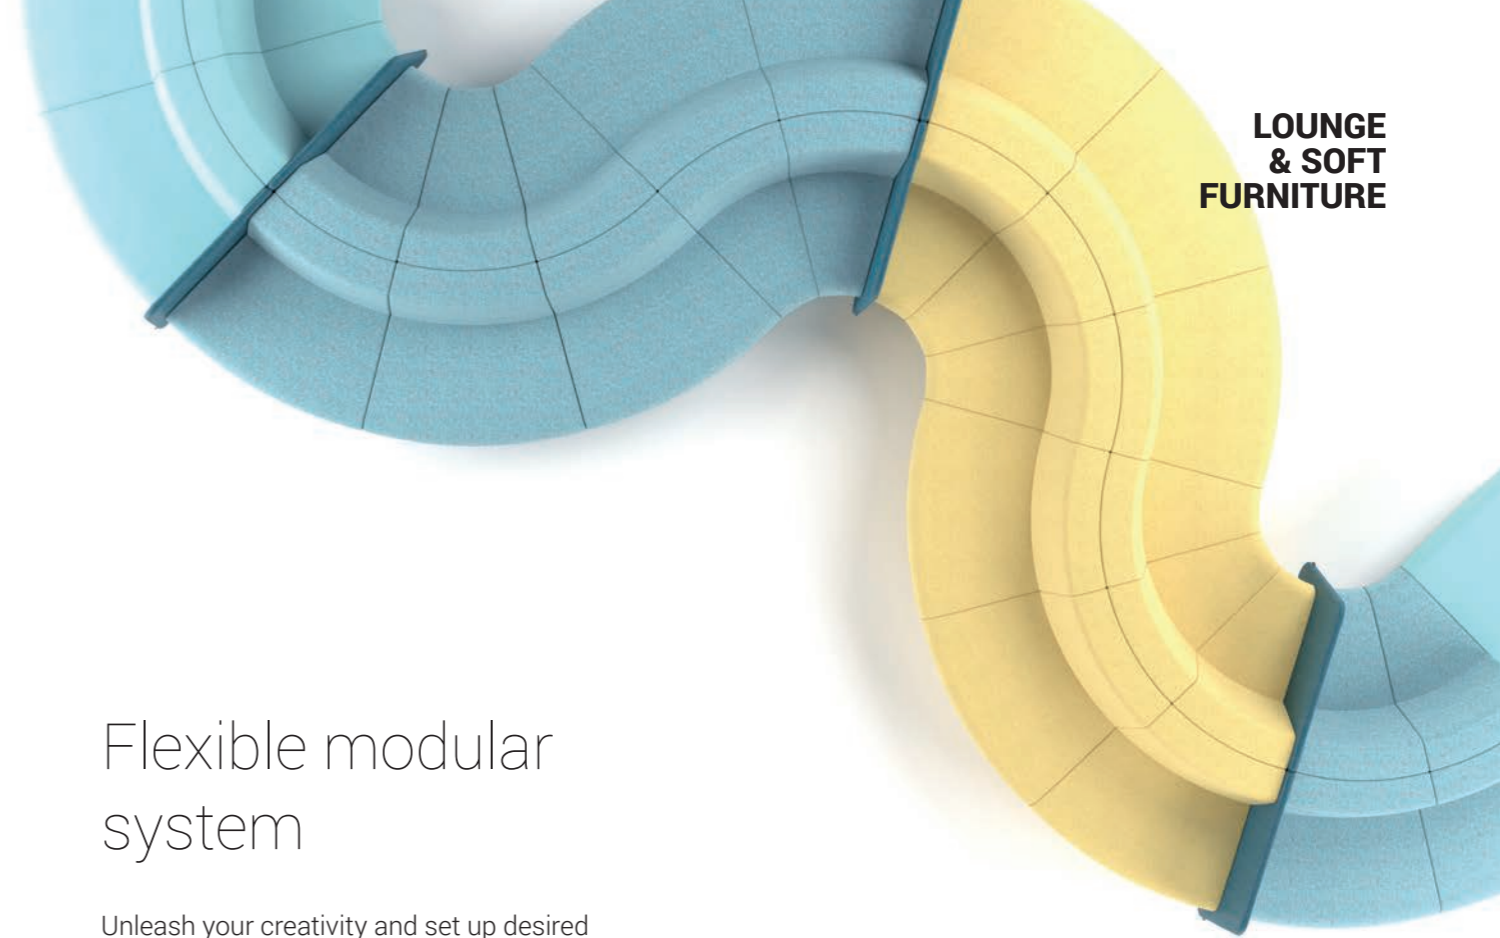

SOFT ROCK

LOUNGE
& SOFT
FURNITURE

Flexible modular system

Unleash your creativity and set up desired combinations by selecting from six main lounge seaters available in different sizes and forms, which can be easily combined or rearranged to make efficient use of the space. Depending on your actual needs, use additional accessories – armrests and screens to make the most of your lounge seater composition.

Always
"connected"

In order to meet your need for constant connectivity, the armrests of the SOFT ROCK furniture have in-built power sockets or fast charging USB (Type A+C) ports.

SYNERGY
S62

“

SOFT ROCK reflects a youthful and relaxed feel and offers numerous possibilities to set up and combine different spaces.”