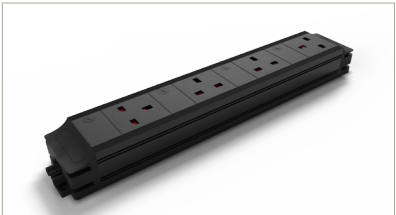

Power Bar
4 x UK Power bar
Black