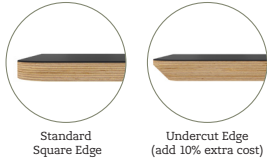

Edge options