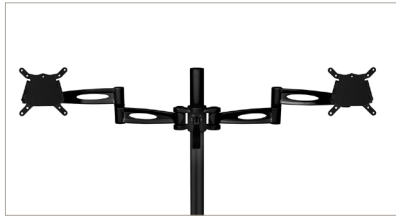

Black HDF

Surf Accessories

Table Insert Single
Single rectangular table top insert
L200 x W100

Table Insert Long
Long rectangular table top insert
L400 x W100

Table Insert Double
Double square table top insert
L200 x W200

Table Insert Round
Round table top insert D150

Single Pole Monitor Arm
Single Pole clamp mounted monitor arm
White or Black

Double Pole Monitor Arm
Double Pole clamp mounted monitor arm
White or Black

Wedgy Power Clamp
Mounted table top power with
2 x Power Module, 2 m, Black